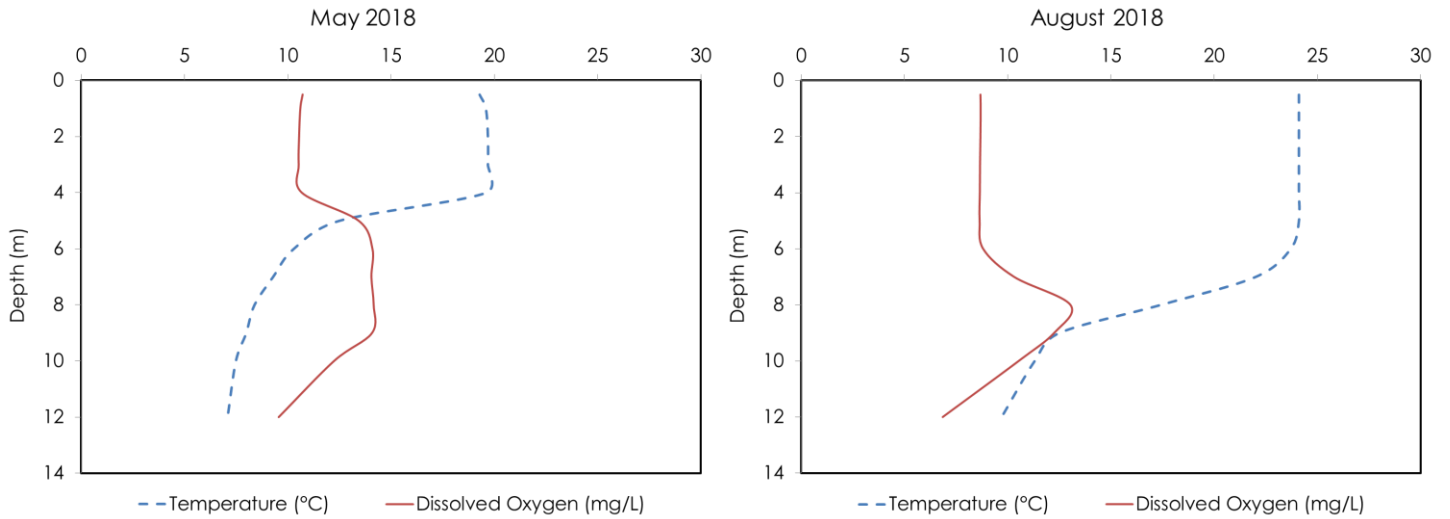

Clear (Torrance) Lake

Sample Point: 44.9856 -79.5556

Municipality:	Muskoka Lakes	Quaternary Watershed:	Lake Muskoka
Surface Area:	1.49 km²	Watershed Area (excluding lake):	0.84 km²
Maximum Depth:	16 m	Lake Trout Lake?	No
Wetland Area:	0 %	Secchi Depth (10-year average):	5.8 m
Phosphorus (10-year average):	6.3 µg/L	Sensitivity:	Moderate (OT)

Clear (Torrance) Lake Long Term Monitoring Data